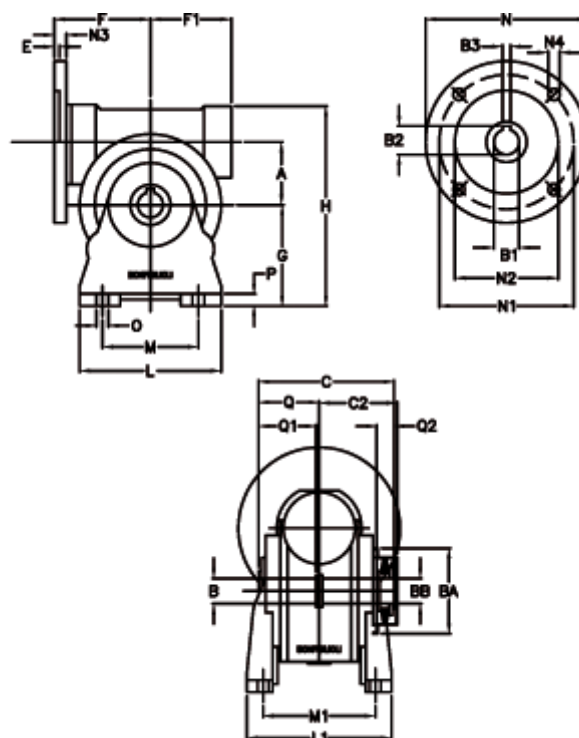

Article number: 390204403522216

Description: Worm Gear with Torque Limiter  
VF 44-L1-A-35-P63B5

## Measures

a = 44.60	C2 = 48	L1 = 98.0	O = 8.5
B = 18	Description = VF 44A-xx-63B5	m = 52	P = 10
B1 E7 = 11	E = 2.0	M1 = 81.0	Q = 32.0
B2 = 12.8	F = 65	N = 140	Q1 = 32
B3 H9 = 4	F1 = 54	N1 = 115	Q2 = 12
BA = 40	g = 72	N2 = 95	
BB H7 = 11	H = 143	N3 = 10.5	
C = 79	L = 90	N4 = 9,5	